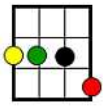

# Eight Days a Week

John Lennon & Paul McCartney

C

D7

F

Am

G

G7

Intro:

**C | D7 | F | C**

Verse 1:

**C**                    **D7**        **F**                    **C**  
Ooh I need your love babe, guess you know it's true  
**C**                    **D7**        **F**                    **C**  
Hope you need my love babe, just like I need you

Verse 2:

**C**                    **D7**        **F**                    **C**  
Love you every day girl, always on my mind  
**C**                    **D7**        **F**                    **C**  
One thing I can say girl, love you all the time

[Verse 1] [Chorus]

[Bridge]

[Verse 2] [Chorus]

**2<sup>nd</sup> Time:**

Outro:

**F**                    **C**        **F**                    **C**  
Eight days a week eight days a week  
**Ending: C | D7 | F | C ||**