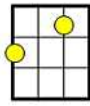

# Eight Days a Week

John Lennon & Paul McCartney

C

D7

F

Am

G

G7

Intro:

**C | D7 | F | C**

Verse 1:

**C**                    **D7**        **F**                    **C**  
Ooh I need your love babe, guess you know it's true  
**C**                    **D7**        **F**                    **C**  
Hope you need my love babe, just like I need you

Verse 2:

**C**                    **D7**        **F**                    **C**  
Love you every day girl, always on my mind  
**C**                    **D7**        **F**                    **C**  
One thing I can say girl, love you all the time

[Verse 1] [Chorus]

[Bridge]

[Verse 2] [Chorus]

**2<sup>nd</sup> Time:**

Outro:

**F**                    **C**        **F**                    **C**  
Eight days a week eight days a week  
**Ending: C | D7 | F | C ||**