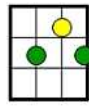

# Eight Days a Week

John Lennon & Paul McCartney

C

D7

F

Am

G

G7

Intro:

**C | D7 | F | C**

Verse 1:

**C**                    **D7**        **F**                    **C**  
Ooh I need your love babe, guess you know it's true  
**C**                    **D7**        **F**                    **C**  
Hope you need my love babe, just like I need you

Verse 2:

**C**                    **D7**        **F**                    **C**  
Love you every day girl, always on my mind  
**C**                    **D7**        **F**                    **C**  
One thing I can say girl, love you all the time