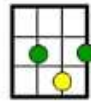

Eight Days a Week

John Lennon & Paul McCartney

C

D7

F

Am

G

G7

Intro:

C | D7 | F | C

Verse 1:

C   **D7**   **F**   **C**
Ooh I need your love babe, guess you know it's true
C   **D7**   **F**   **C**
Hope you need my love babe, just like I need you

Chorus:

Am   **F**   **Am**   **D7**
Hold me love me, hold me love me
C   **D7**   **F**   **C**
Ain't got nothing but love babe, eight days a week

Verse 2:

C   **D7**   **F**   **C**
Love you every day girl, always on my mind
C   **D7**   **F**   **C**
One thing I can say girl, love you all the time

[Chorus]

1st Time:

Bridge:

G   **Am**
Eight days a week I love you
D7   **F**   **G7**
Eight days a week is not enough to show I care

[Verse 1] [Chorus]

[Bridge]

[Verse 2] [Chorus]

2nd Time:

Outro:

F   **C**   **F**   **C**
Eight days a week eight days a week
Ending: C | D7 | F | C ||